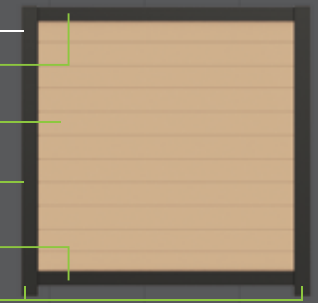

Colors Available:

Basic

- 1¾" x 2¾" Top Rail
- 1⅝" x 1⅝" Picket with 3⅞" Spacing
- 2.85" Classic Lattice
- 5" x 5" Posts
- 6" Standard Tongue & Groove Boards
- 1¾" x 5½" Rails
- 6' Wide Panels

CAMBIUM SERIES

Colors Available:

- 5" x 5" Posts
- 6" GlideLock® 'Haven' Boards (1)
- 1¾" x 7" Rails
- 8' Wide Panels

FUSION SERIES

Colors Available:

- 1¾" x 3½" Top Rail
- 6" GlideLock® 'Haven' Boards (1)
- 1¾" x 3½" Side Rail
- 1¾" x 3½" Bottom Rail
- 6' Wide Panels

Decorative Series Overview

HAVEN SERIES

Best

Colors Available:

White Sand Wicker

*Select Haven picket panels and sizes do not utilize an aluminum insert. Please see individual product pages in catalog for more detailed information.

- 2" x 3½" Top Rail
- Narrow Spacing
- 5" x 5" Posts
- 2" x 6" Bottom Rail
- Aluminum Insert* (1)
- 8' Width

HARBOR SERIES

Basic

Colors Available:

White Sand

- Wide Spacing
- 4" x 4" Posts
- 2" x 3½" Rails
- 6' Width